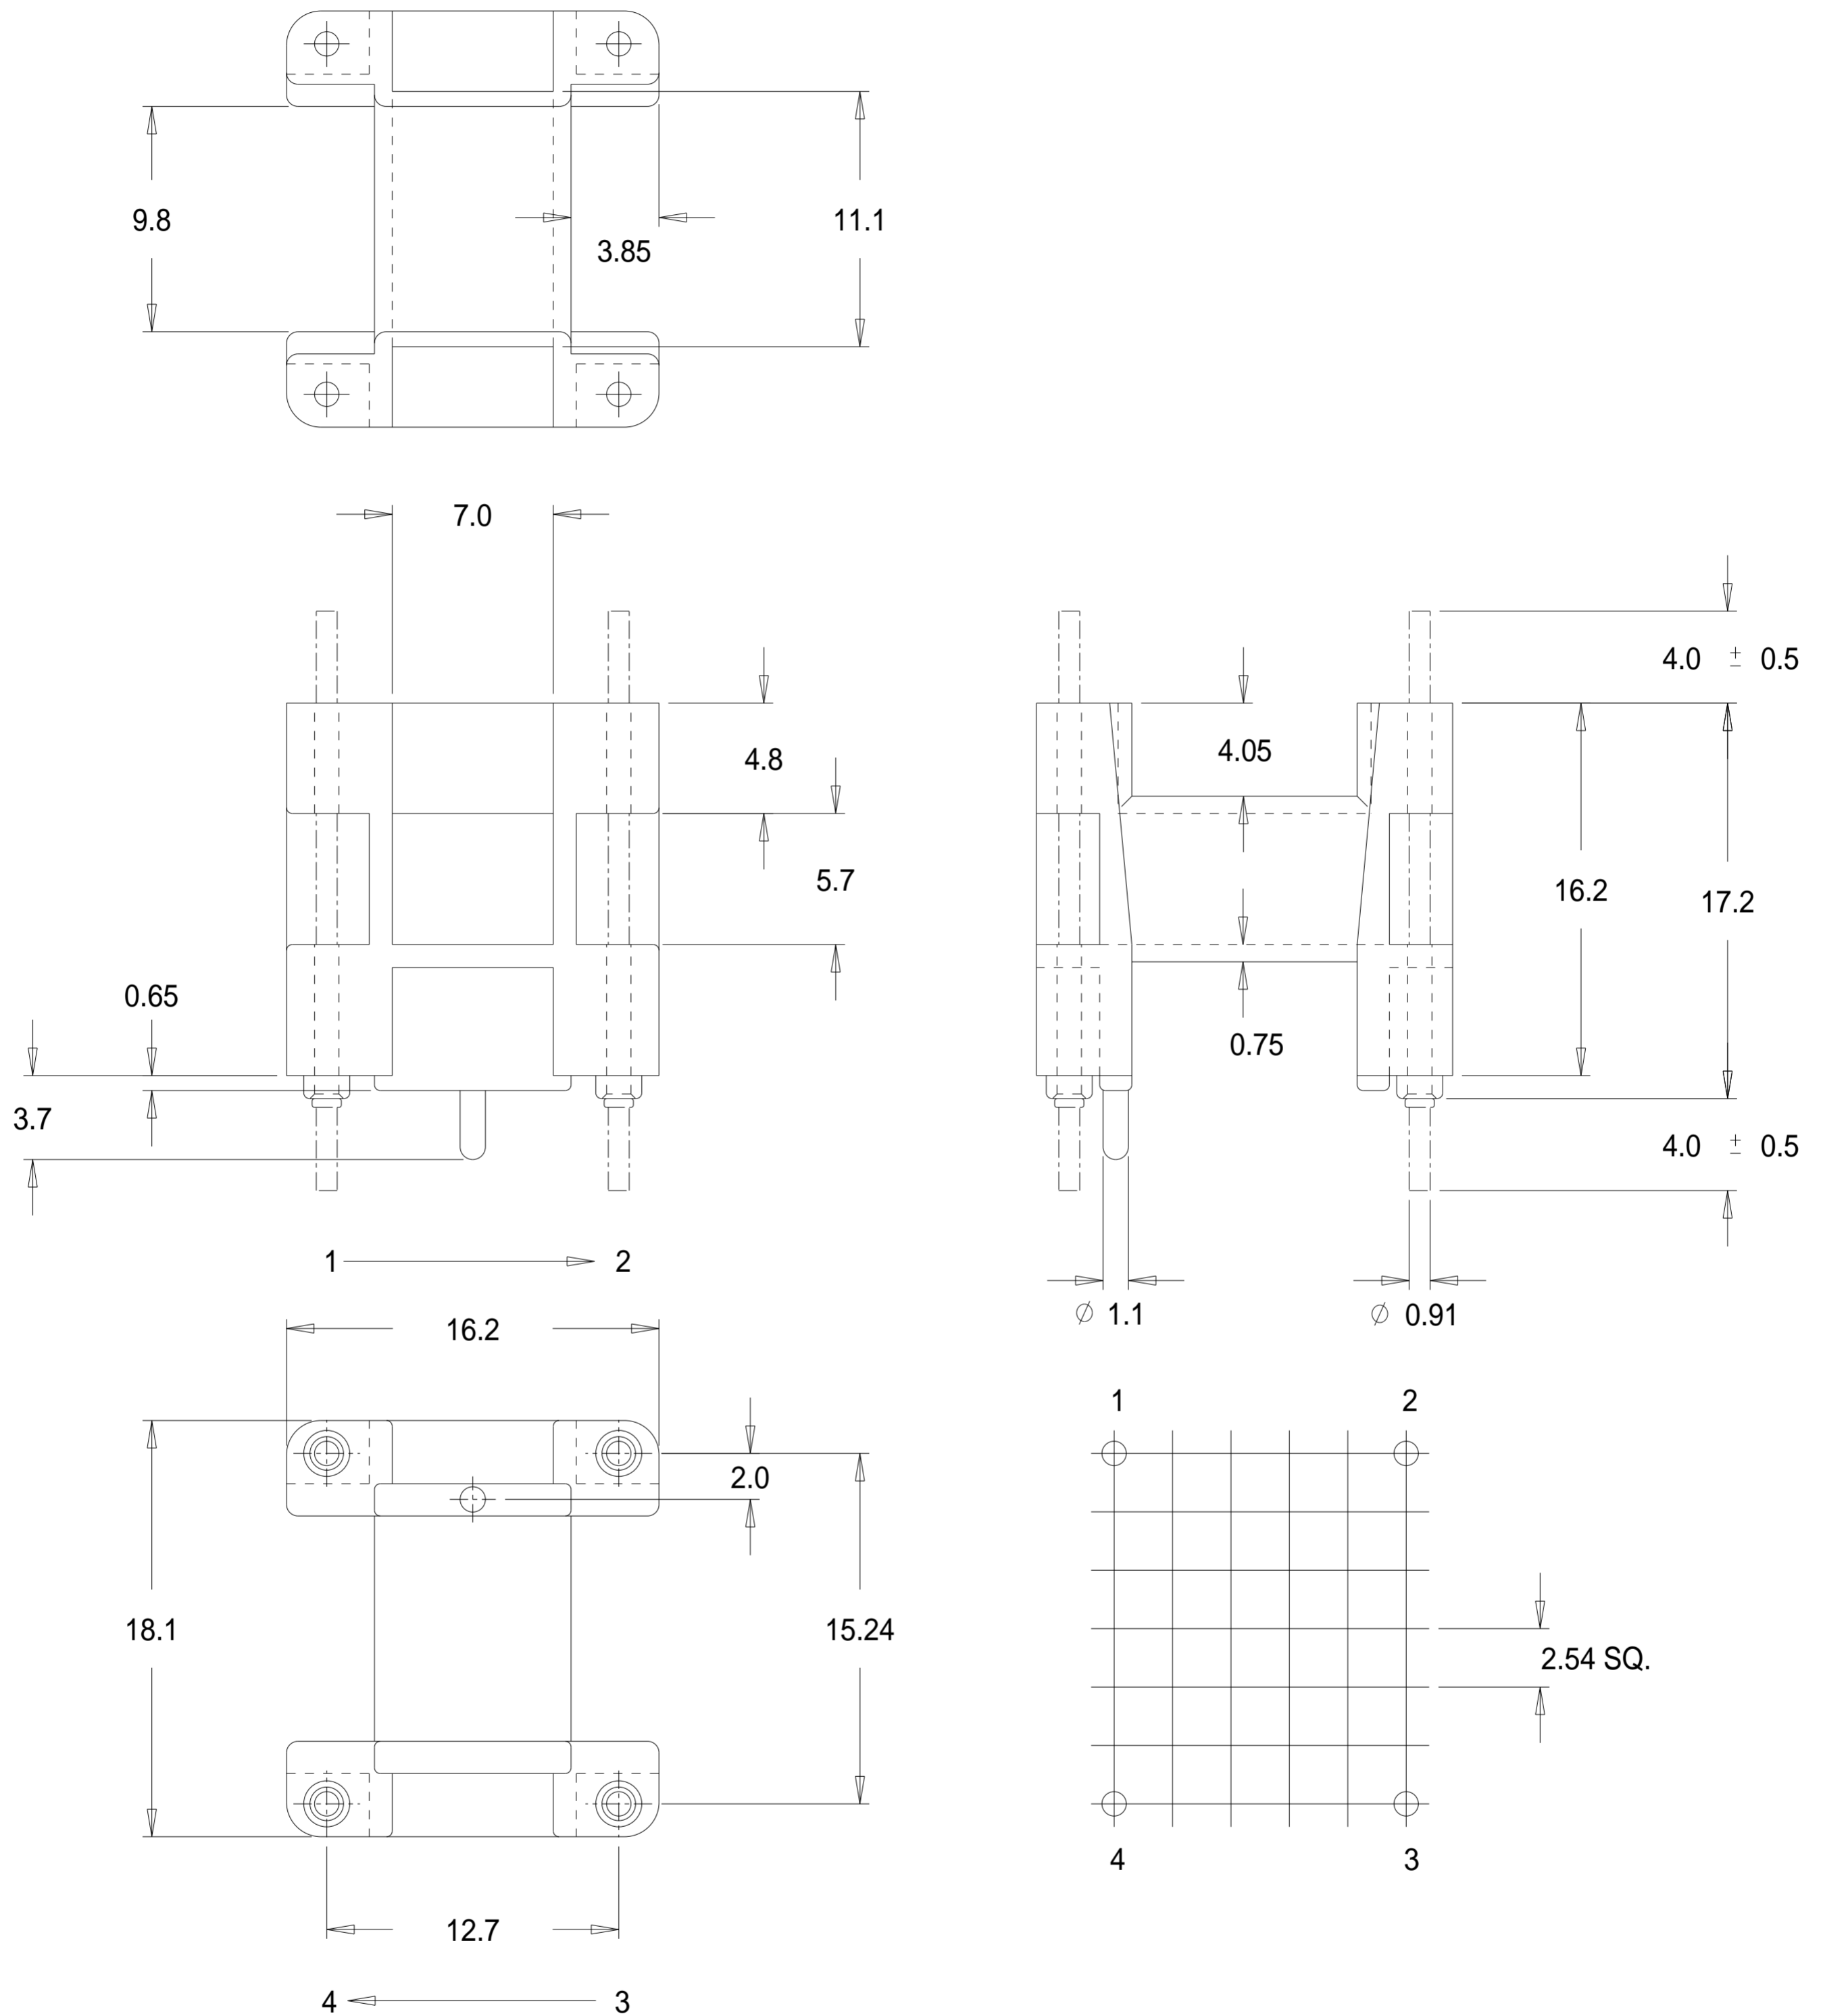

Part No. FU0620

U 15/11/6 Single Section 'U' Range Bobbin

Dimensions in millimetres.

Issue 1